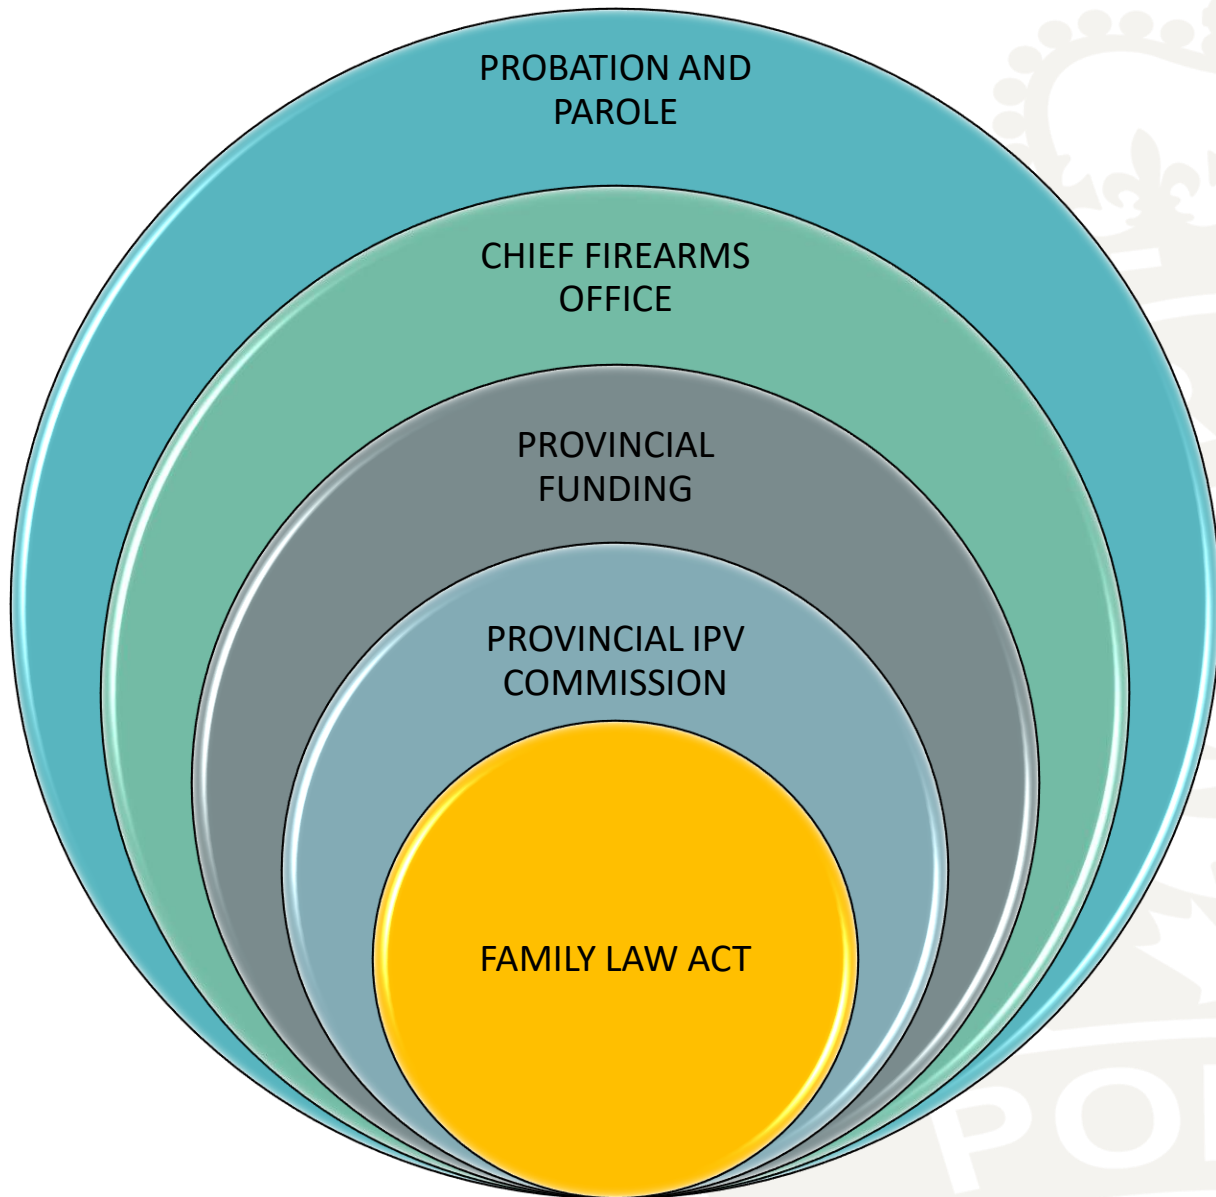

Greater Sudbury Police Service
**Renfrew County Inquest – Culleton, Kuzyk &
Warmerdam**

Our Members, Our Service
Our Safety & Well-Being
“Our Shared Commitment”

Inquest
Recommendations

GSPS Policies and
Response

Moving Forward

Violence begins where
knowledge ends.

Abraham Lincoln

www.oaith.ca

www.gbvllearningnetwork.ca/

Wilno Murders: Why Didn't We Know? – <https://youtu.be/UI5teFbIXXI>