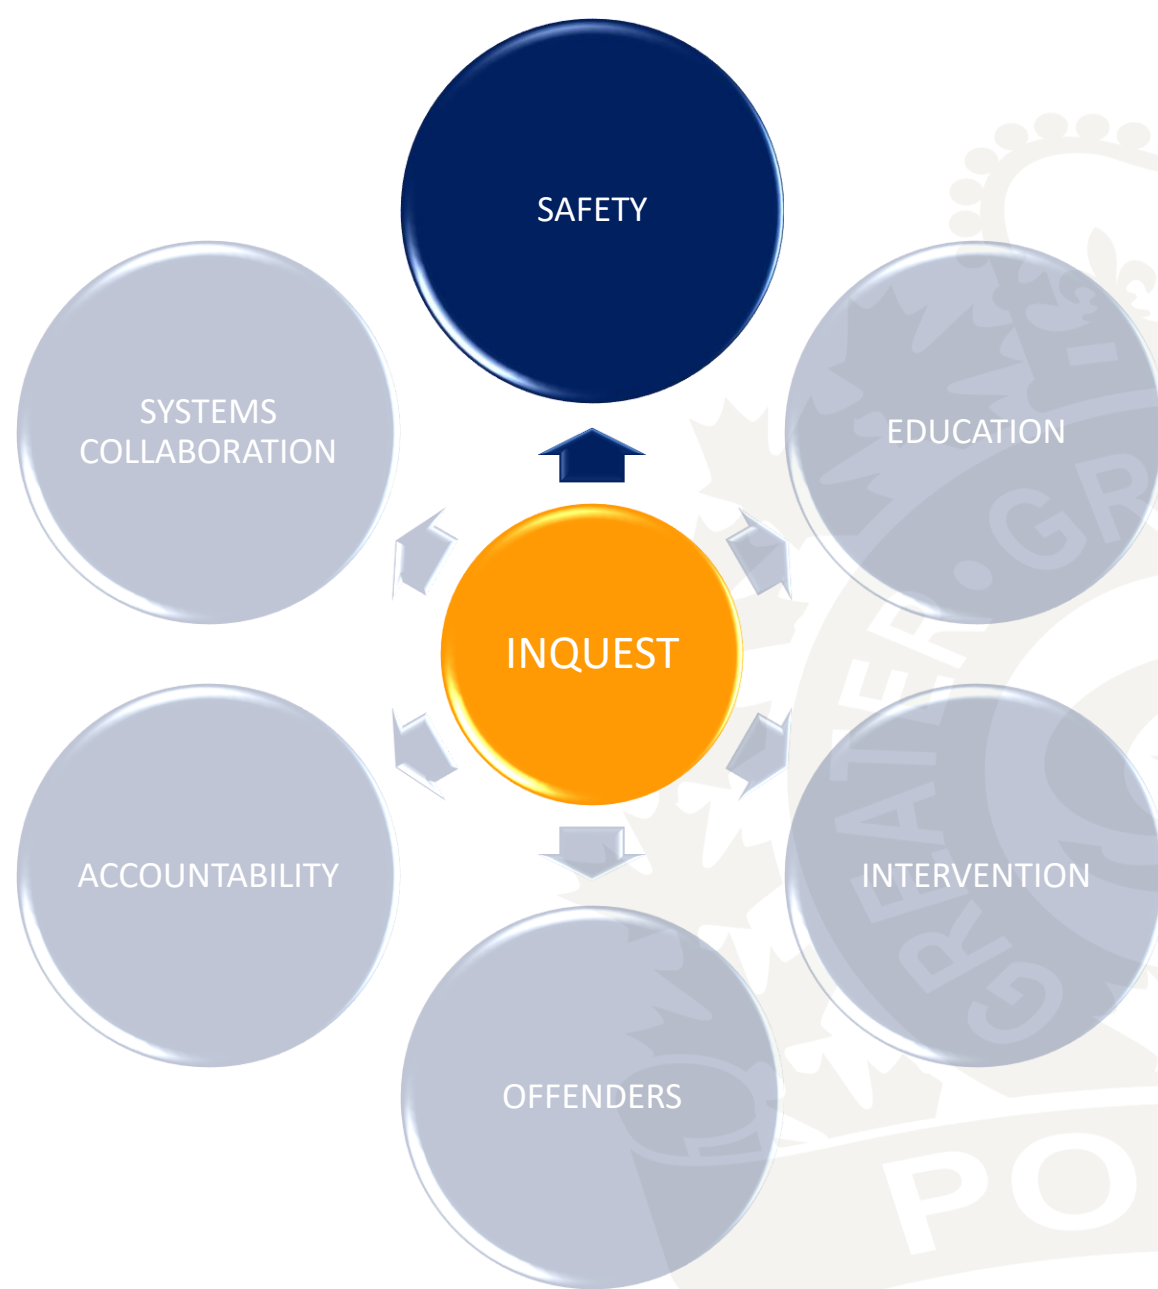

Greater Sudbury Police Service
**Renfrew County Inquest – Culleton, Kuzyk &
Warmerdam**

Our Members, Our Service
Our Safety & Well-Being
“Our Shared Commitment”

Inquest
Recommendations

GSPS Policies and
Response

Moving Forward

Violence begins where
knowledge ends.

Abraham Lincoln

www.oaith.ca

www.gbvllearningnetwork.ca/

Wilno Murders: Why Didn't We Know? – <https://youtu.be/UI5teFbIXXI>