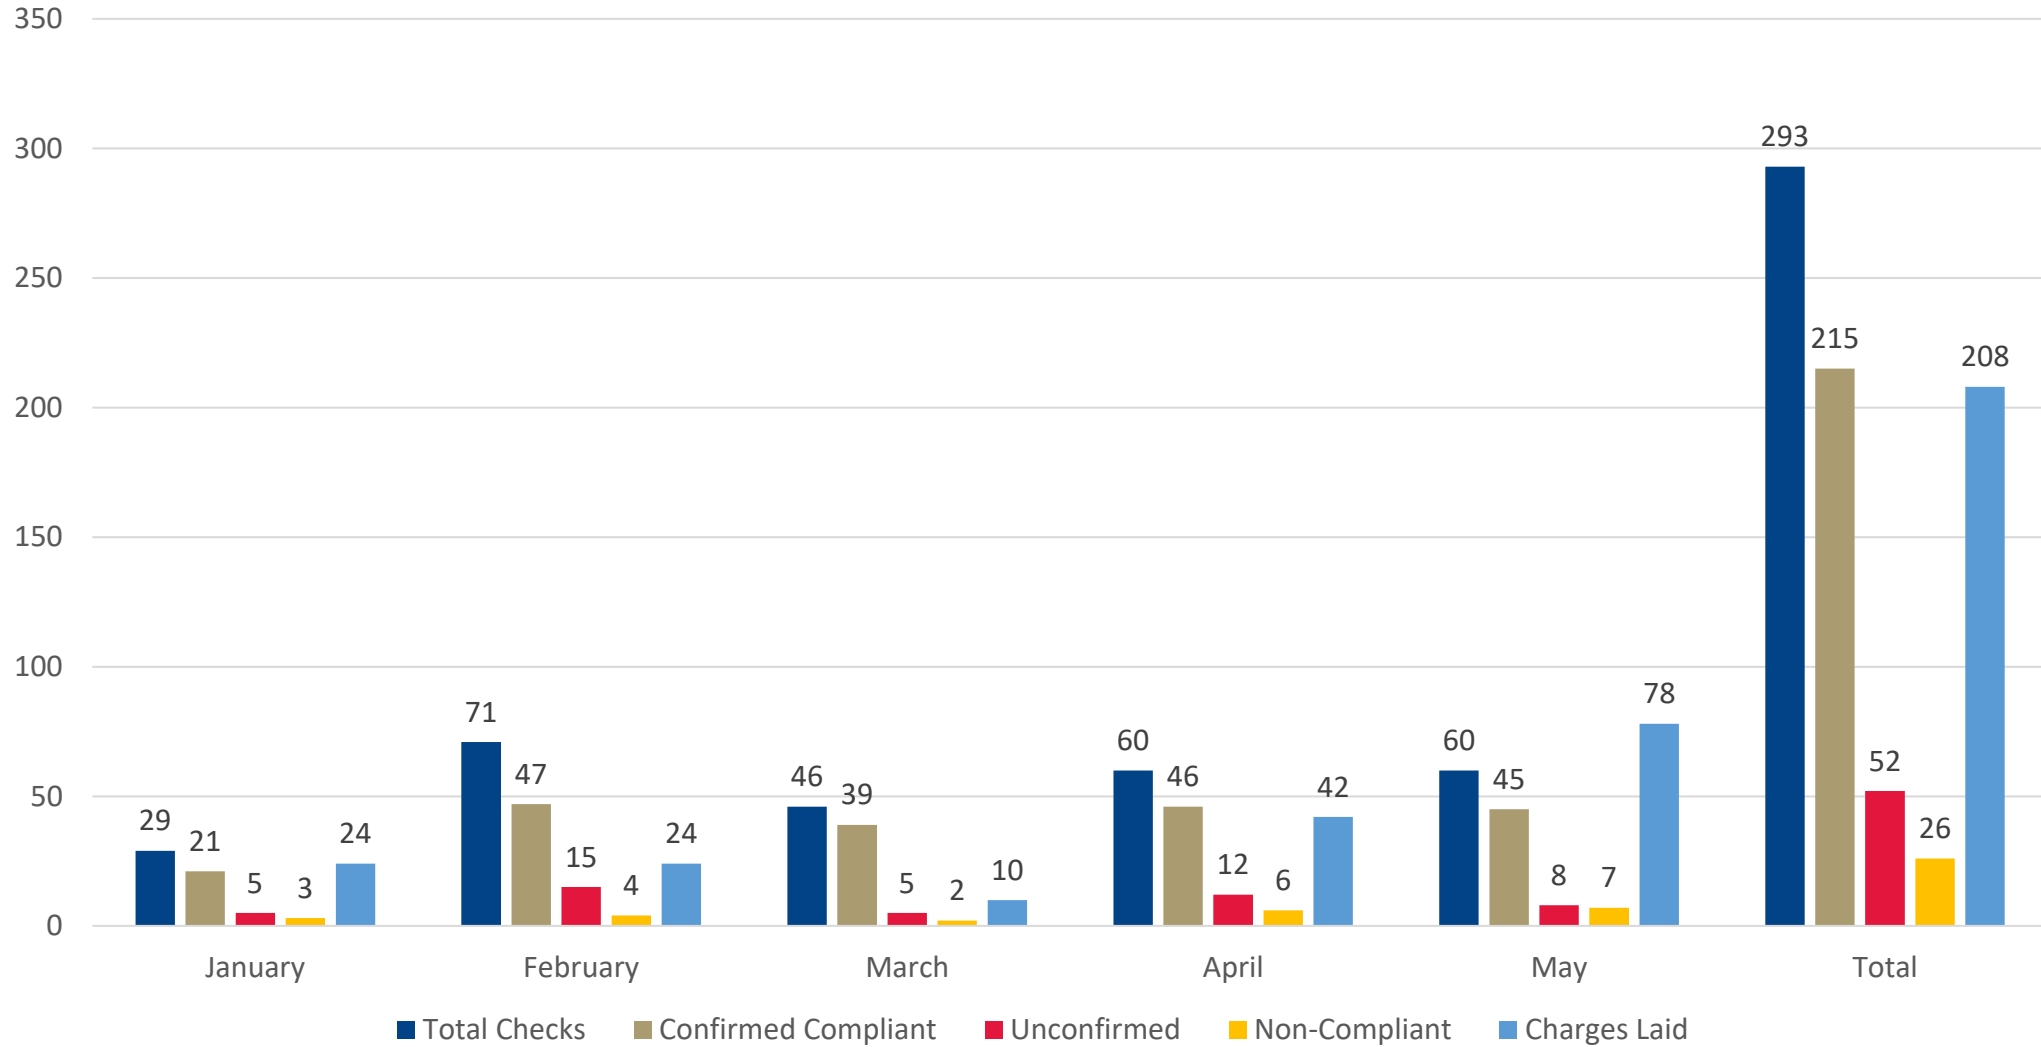

2026 - YEAR TO DATE STATISTICS

724 Arrest Warrants Executed YTD