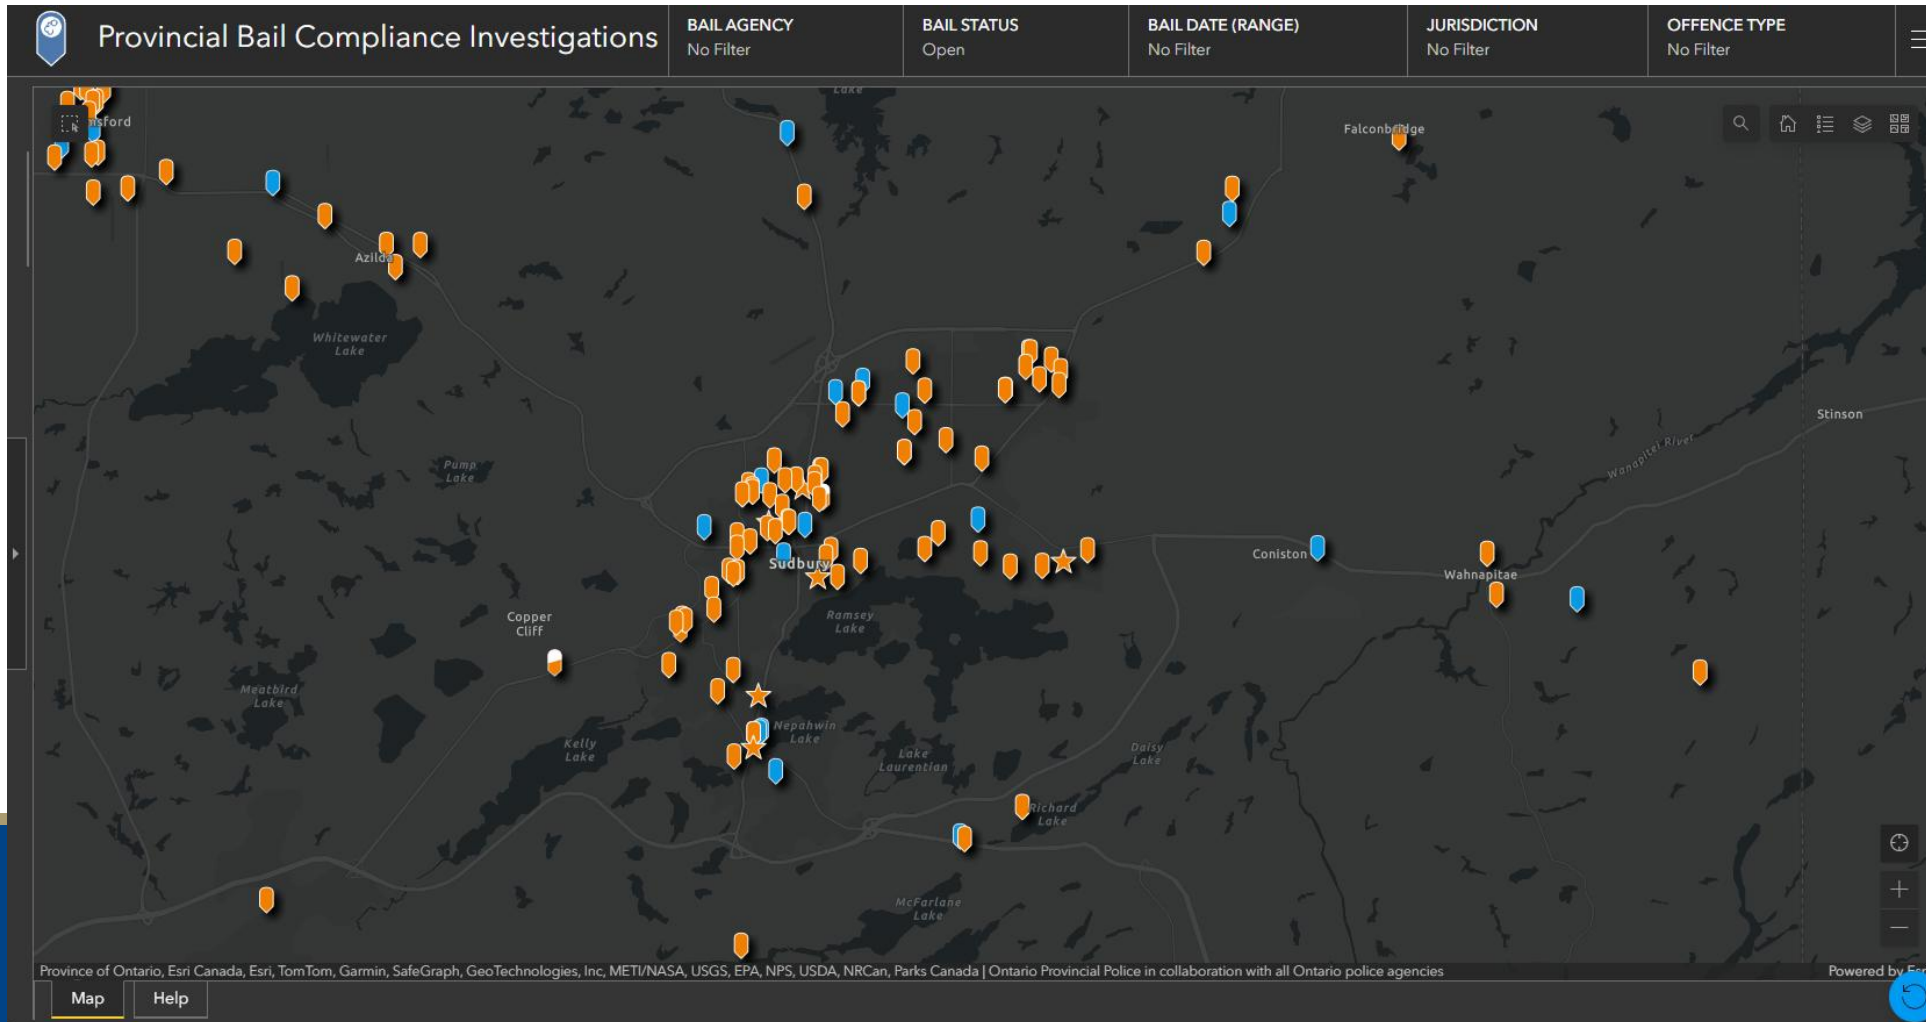

Provincial Bail Compliance Dashboard